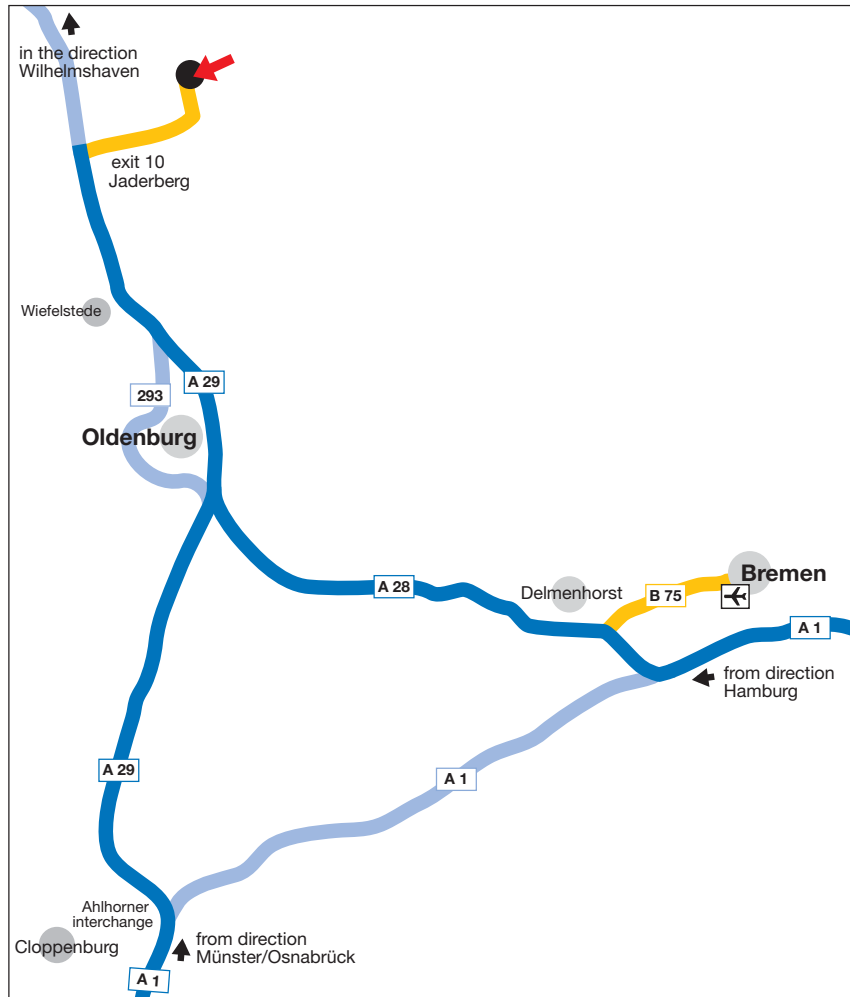

Arrival by car: to Jaderberg

A1 from the south

- At exit 62 (interchange Ahlhorner Heide), merge into the A29 direction Ahlhorn/ Wilhelmshaven/ Oldenburg, continue for 59.3 km.

A1 from the east

- At exit A28, head in the direction of Oldenburg, continue for 30 km.
- At exit 16 (intersection Oldenburg-Ost) merge into the A29 direction Wilhelmshaven, continue for 27.1 km.

From Bremen Airport:

- Leave the airport terminal and head in the direction of the Autobahn (follow the signs); at the end of the intersection, go straight ahead on the A281 in the direction of Oldenburg.
- At exit A28, head in the direction of Oldenburg, continue for 30 km.
- At exit 16 (intersection Oldenburg-Ost) merge into the A29 direction Wilhelmshaven, continue for 27.1 km.

further for all directions:

- Take the exit 10 Jaderberg
- Turn right at L820/Spohler Straße (signs for Jaderberg), drive for 1.5 km.
- Take the second exit (Jaderberger Str./L862) in the roundabout. Continue on L862 for 1 km.
- Then turn right onto the street Am Esch.